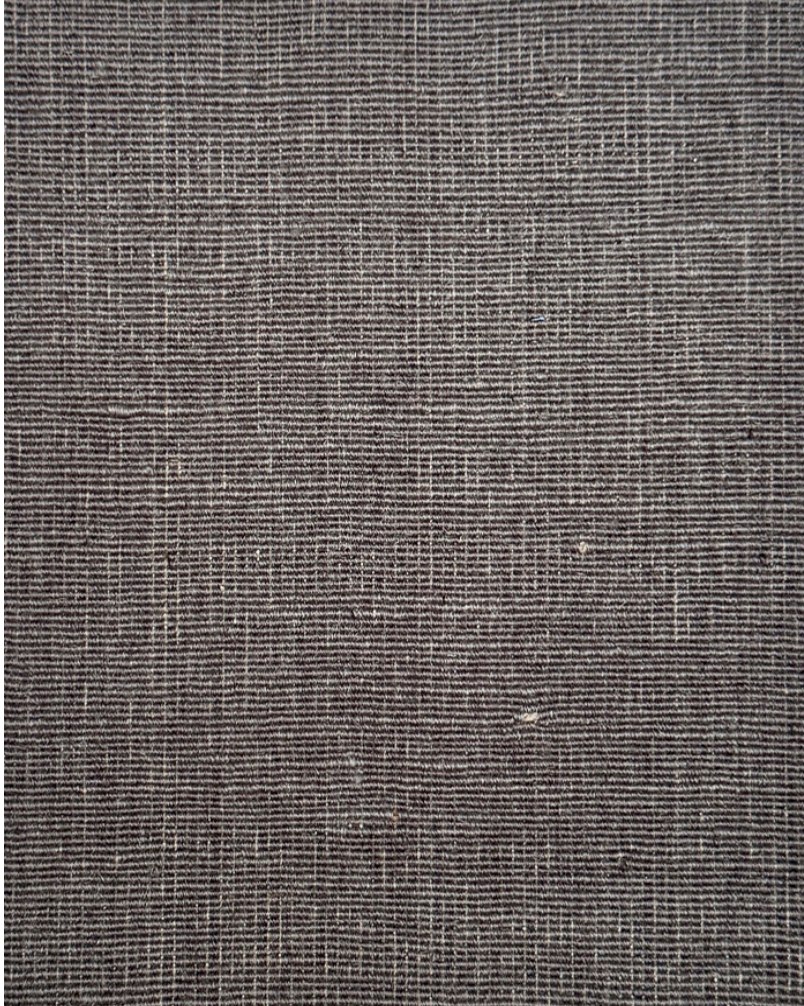

ERIK LINDSTRÖM

PLATEAU

COLORWAY

PEWTER

CONSTRUCTION

HANDLOOMED

MATERIAL

100% WOOL

TECHNIQUE

LOOP PILE / FLATWEAVE

ORIGIN

NEPAL

CUSTOM COLORS, SIZES AND MATERIALS AVAILABLE UPON REQUEST