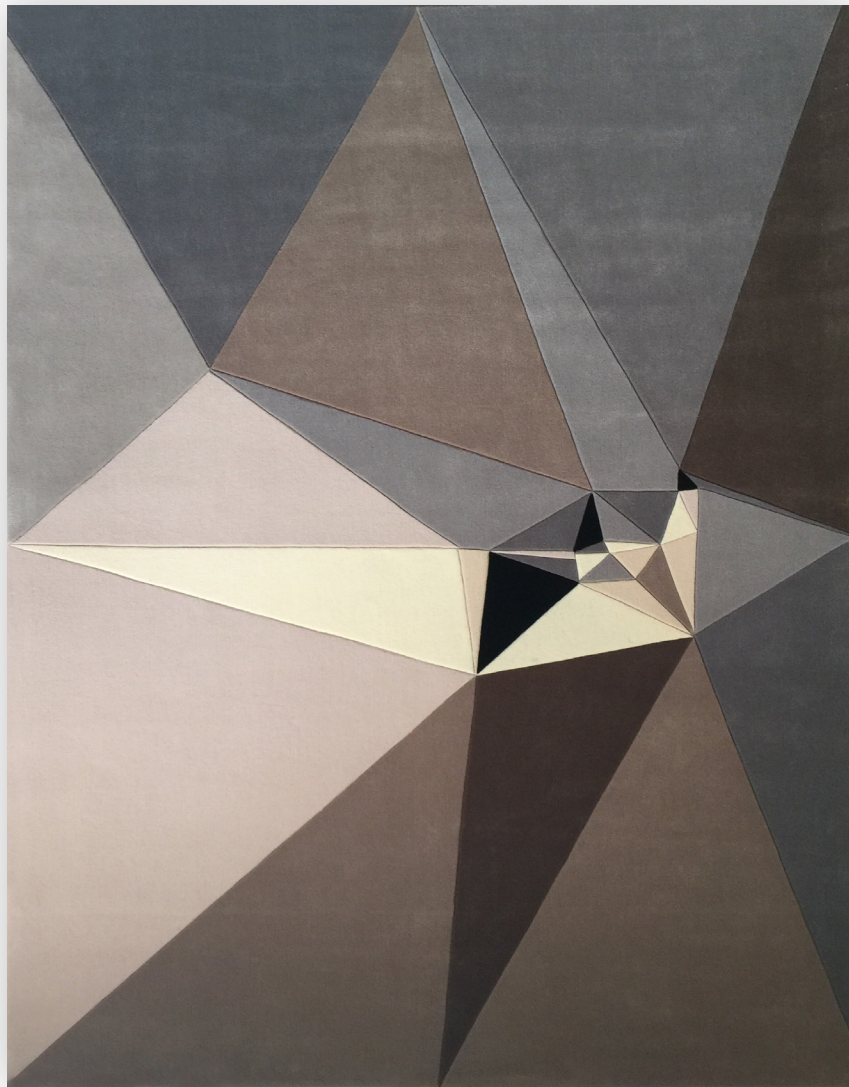

JUT

COLORWAY

NEUTRAL

CONSTRUCTION

HANDTUFTED

MATERIAL

100% NZ WOOL

TECHNIQUE