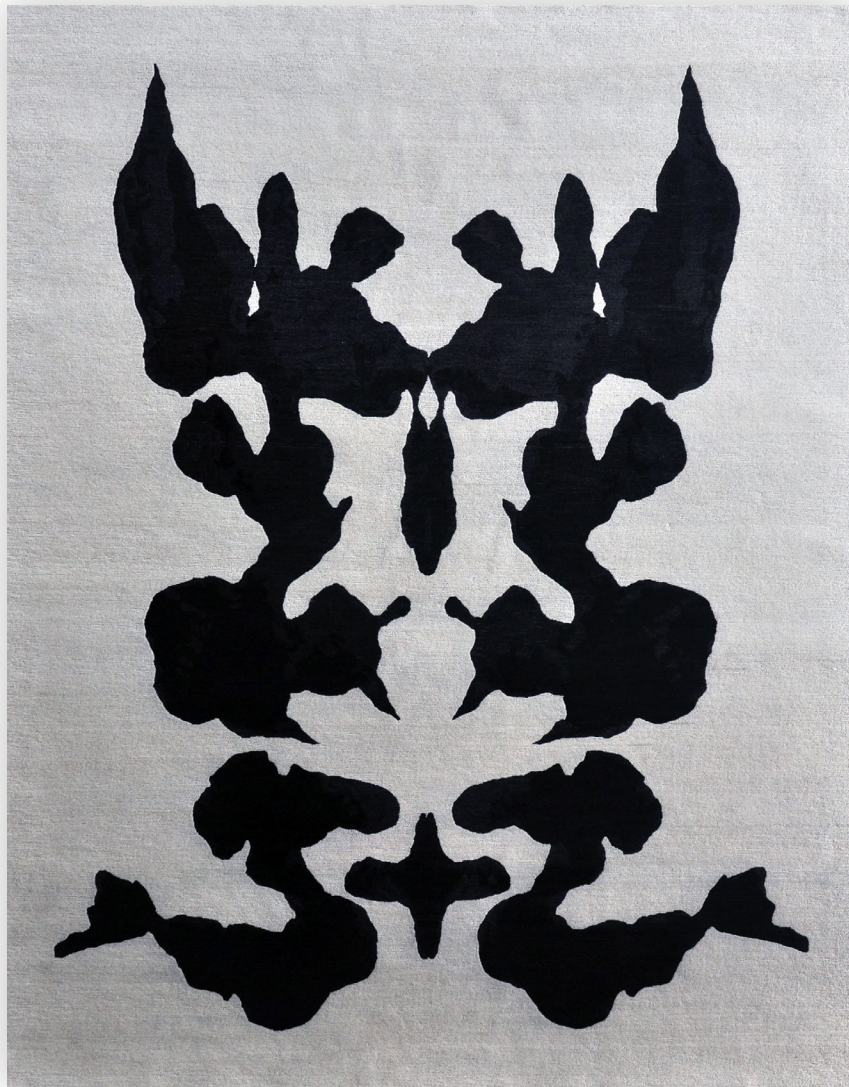

INKBLOT #7

COLORWAY

BLACK + WHITE

CONSTRUCTION

HANDKNOTTED

MATERIAL

100% TIBETAN WOOL

TECHNIQUE