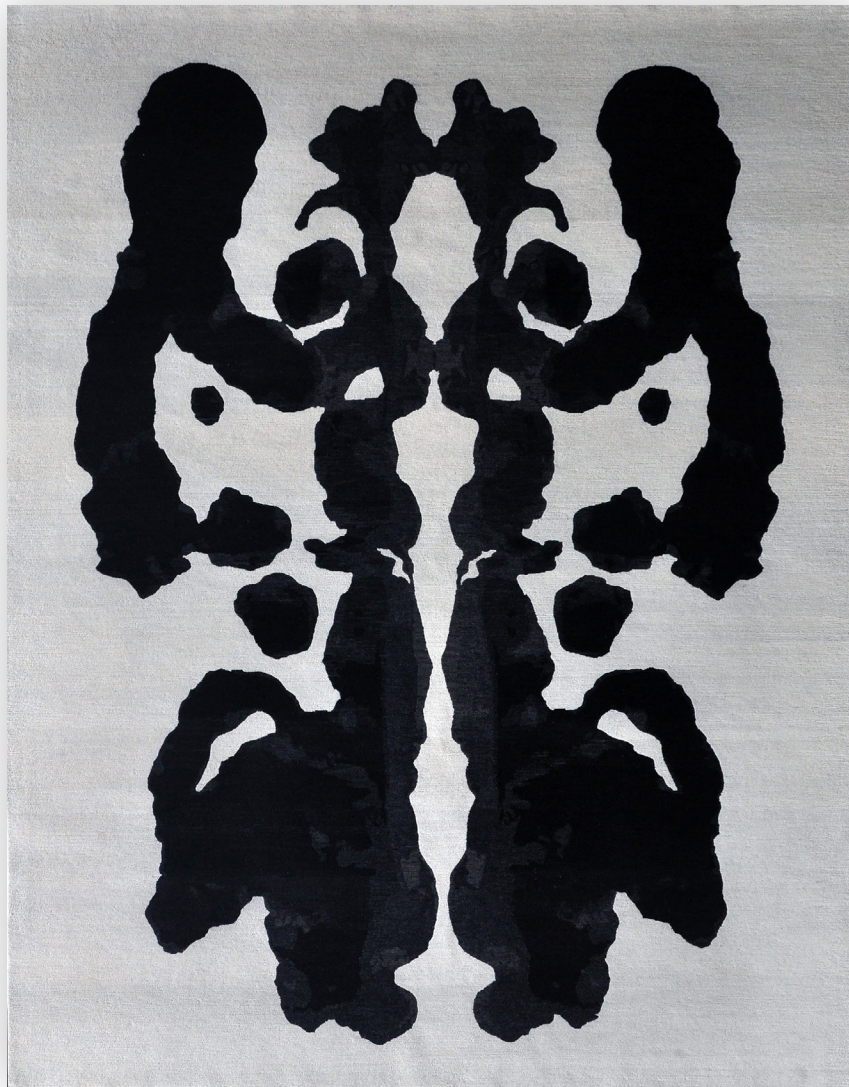

INKBLOT #6

COLORWAY

BLACK + WHITE

CONSTRUCTION

HANDKNOTTED

MATERIAL

100% TIBETAN WOOL

TECHNIQUE