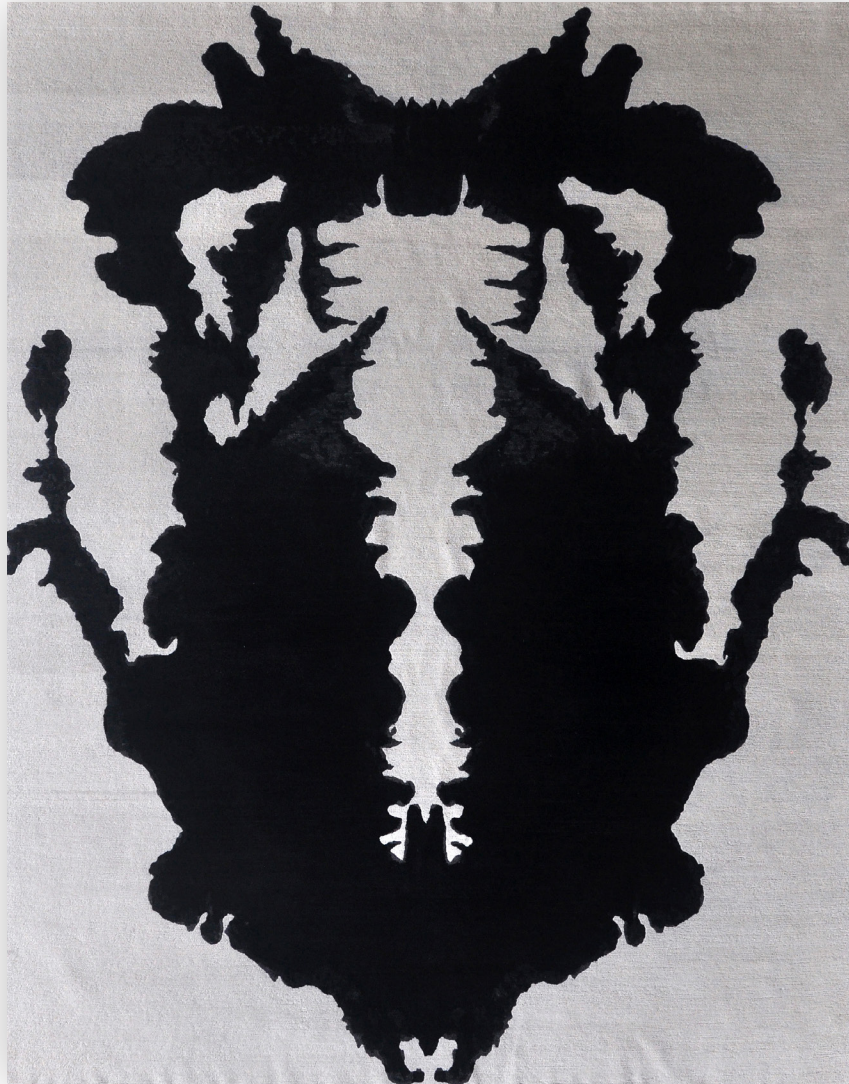

INKBLOT #3

COLORWAY

BLACK + WHITE

CONSTRUCTION

HANDKNOTTED

MATERIAL

100% TIBETAN WOOL

TECHNIQUE