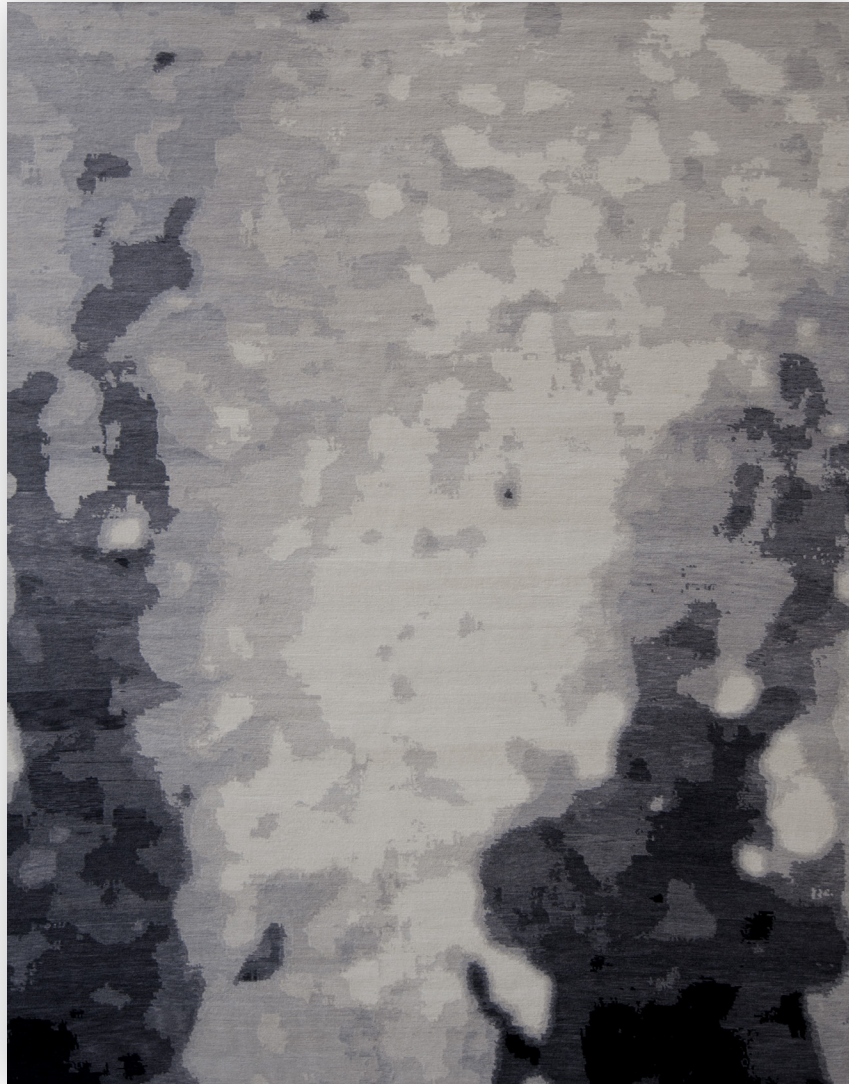

ICE SHELF

COLORWAY	BLACK + GRAY
CONSTRUCTION	HANDKNOTTED
MATERIAL	100% TIBETAN WOOL
TECHNIQUE	CUT PILE
ORIGIN	NEPAL

CUSTOM COLORS, SIZES AND MATERIALS UPON REQUEST

ERIKLINDSTROM.COM