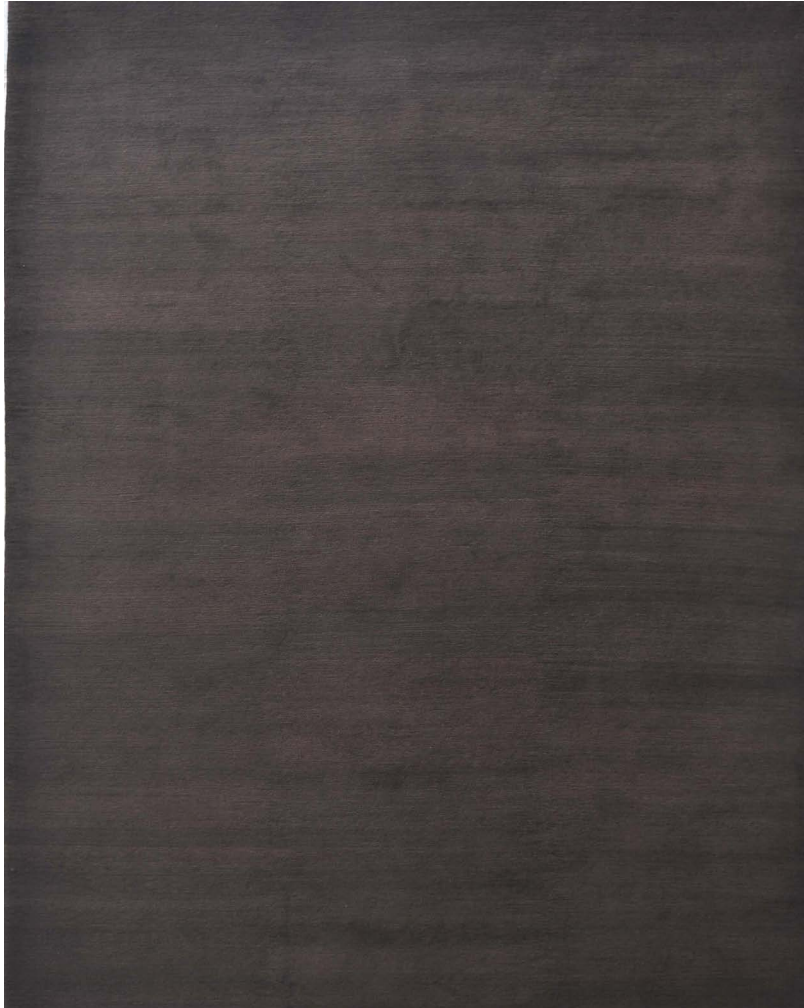

ERIK LINDSTRÖM

CASHMERE

COLORWAY	AUBERGINE
CONSTRUCTION	HANDKNOTTED
MATERIAL	100% CASHMERE
TECHNIQUE	CUT PILE
ORIGIN	NEPAL

CUSTOM COLORS, SIZES AND MATERIALS AVAILABLE UPON REQUEST